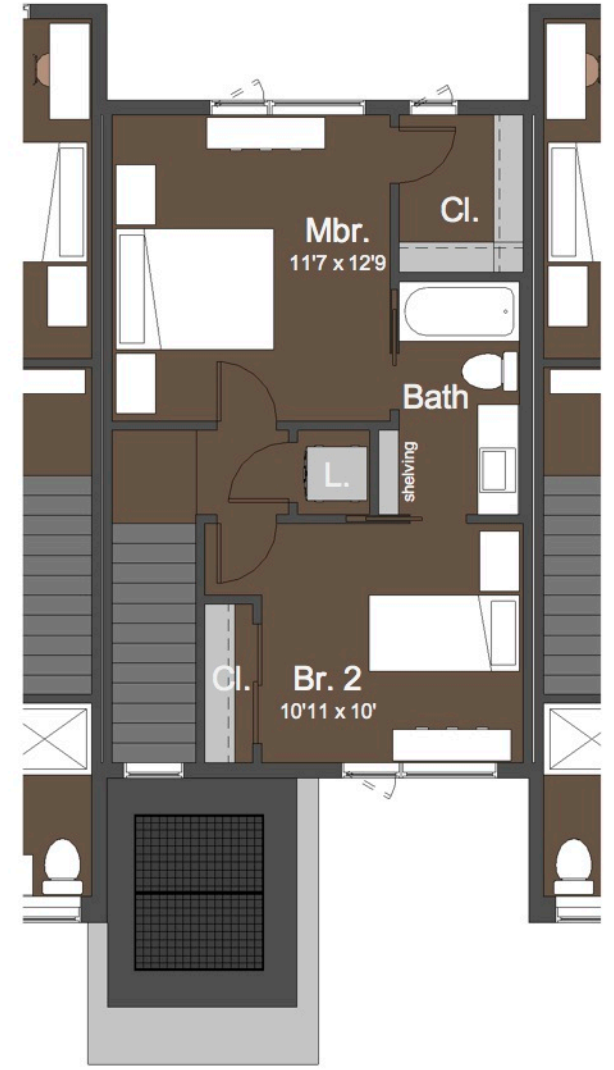

18-1158 1st Level	182 SF
18-1158 2nd Level	529 SF
18-1158 3rd Level	447 SF
Grand total	1158 SF

The Lily - Level 1

1/8" = 1'-0"

The Lily - Level 2

1/8" = 1'-0"

The Lily - Level 3

1/8" = 1'-0"