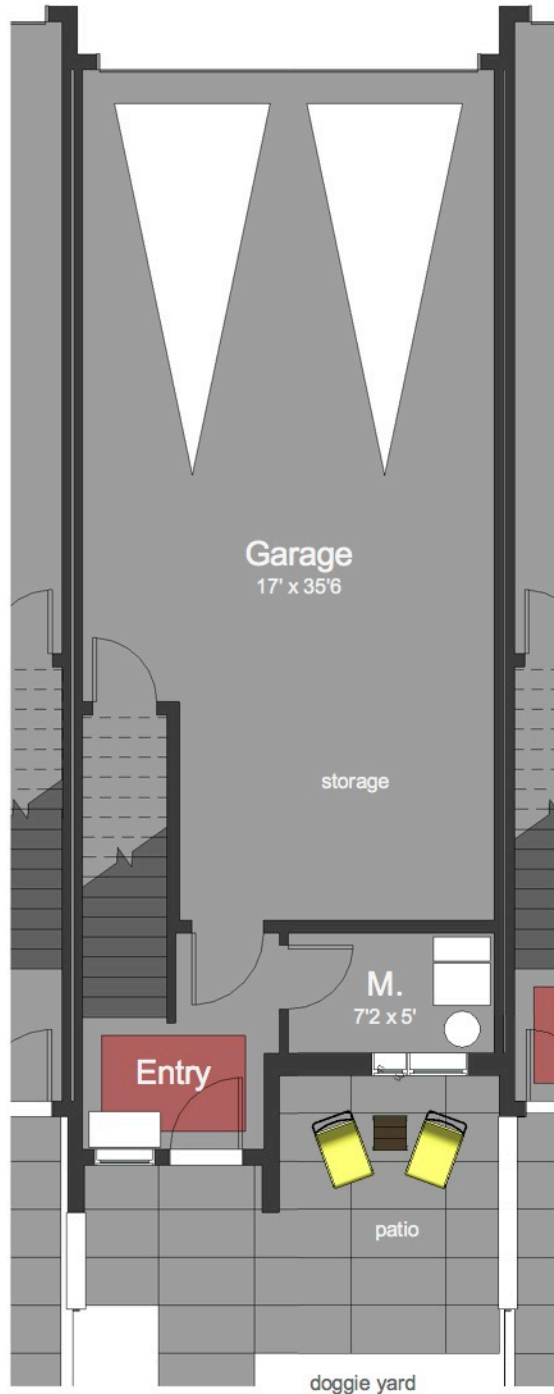

18-1158 1st Level	182 SF
18-1158 2nd Level	529 SF
18-1158 3rd Level	447 SF
Grand total	1158 SF

The Lily - Level 1

1/8" = 1'-0"

The Lily - Level 2

1/8" = 1'-0"

The Lily - Level 3

1/8" = 1'-0"