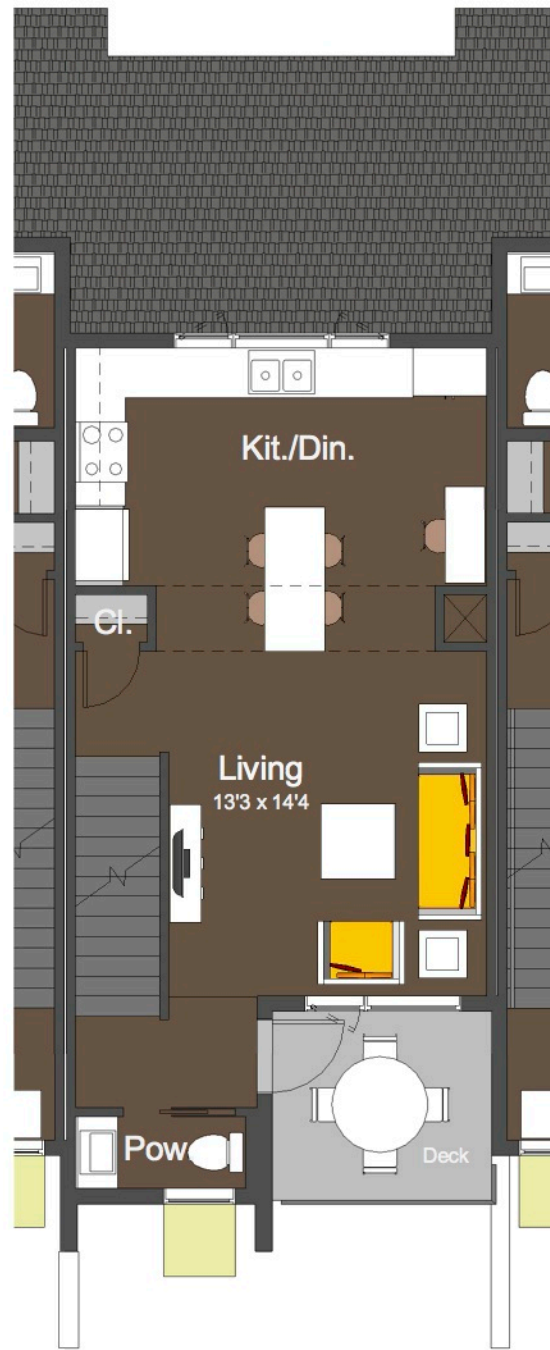

18-1158 1st Level	182 SF
18-1158 2nd Level	529 SF
18-1158 3rd Level	447 SF
Grand total	1158 SF

The Lily - Level 1

1/8" = 1'-0"

The Lily - Level 2

1/8" = 1'-0"

The Lily - Level 3

1/8" = 1'-0"