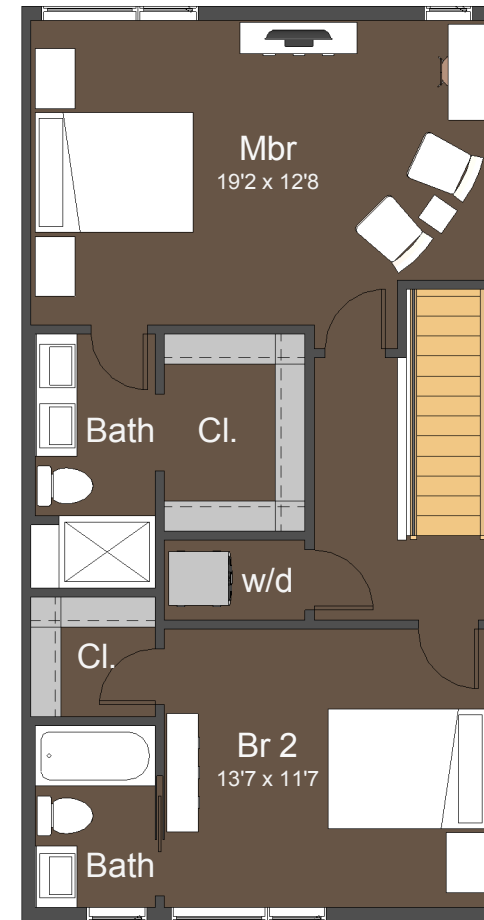

Preliminary Front Elevation - 20' Units

1/8" = 1'-0"

The Lupine - Level 1

1/8" = 1'-0"

The Lupine - Level 2

1/8" = 1'-0"

The Lupine - Level 3

1/8" = 1'-0"

Lupine 1st Level	219 SF
Lupine 2nd Level	594 SF
Lupine 3rd Level	719 SF
Grand total	1531 SF