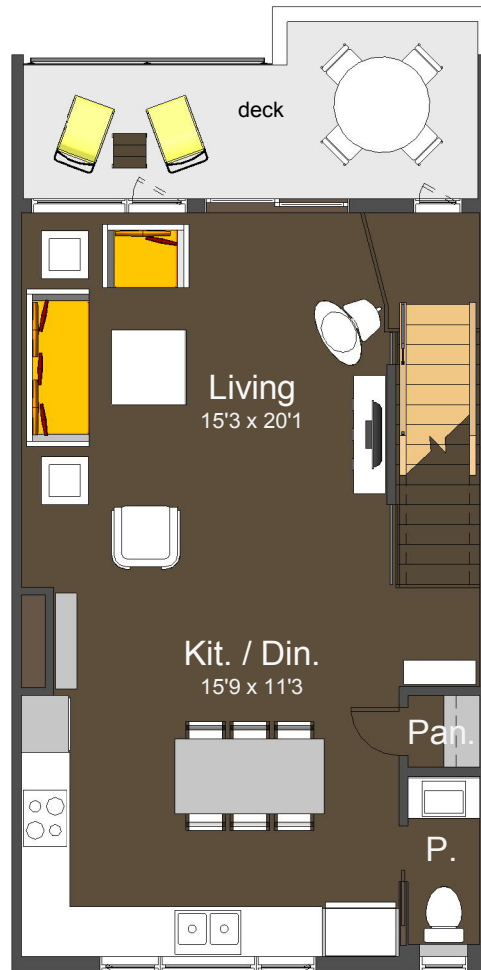

Preliminary Front Elevation - 20' Units

1/8" = 1'-0"

The Lupine - Level 1

1/8" = 1'-0"

The Lupine - Level 2

1/8" = 1'-0"

The Lupine - Level 3

1/8" = 1'-0"

Lupine 1st Level	219 SF
Lupine 2nd Level	594 SF
Lupine 3rd Level	719 SF
Grand total	1531 SF