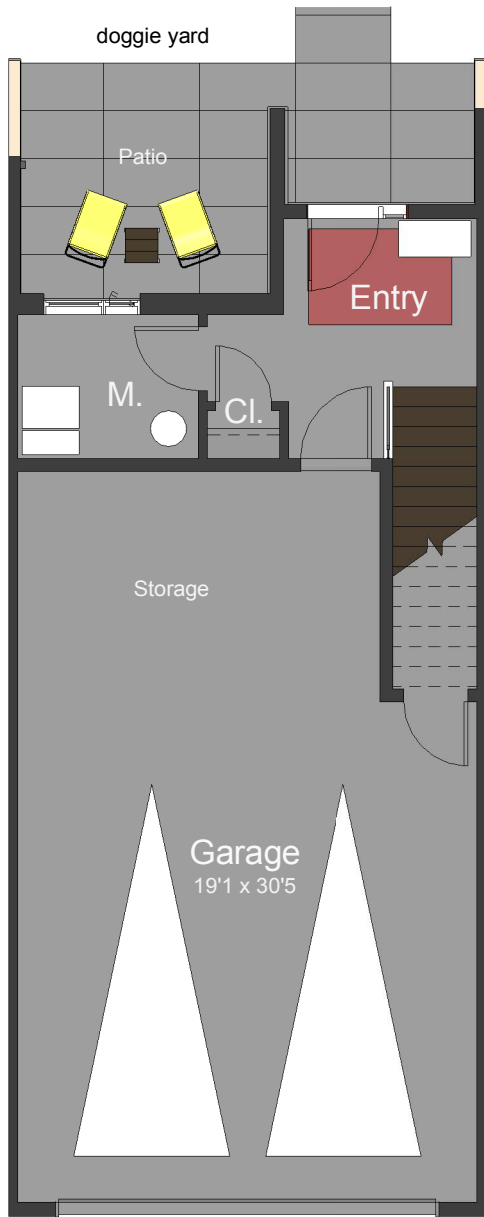

Preliminary Front Elevation - 20' Units

1/8" = 1'-0"

The Lupine - Level 1

1/8" = 1'-0"

The Lupine - Level 2

1/8" = 1'-0"

The Lupine - Level 3

1/8" = 1'-0"

Lupine 1st Level	219 SF
Lupine 2nd Level	594 SF
Lupine 3rd Level	719 SF
Grand total	1531 SF