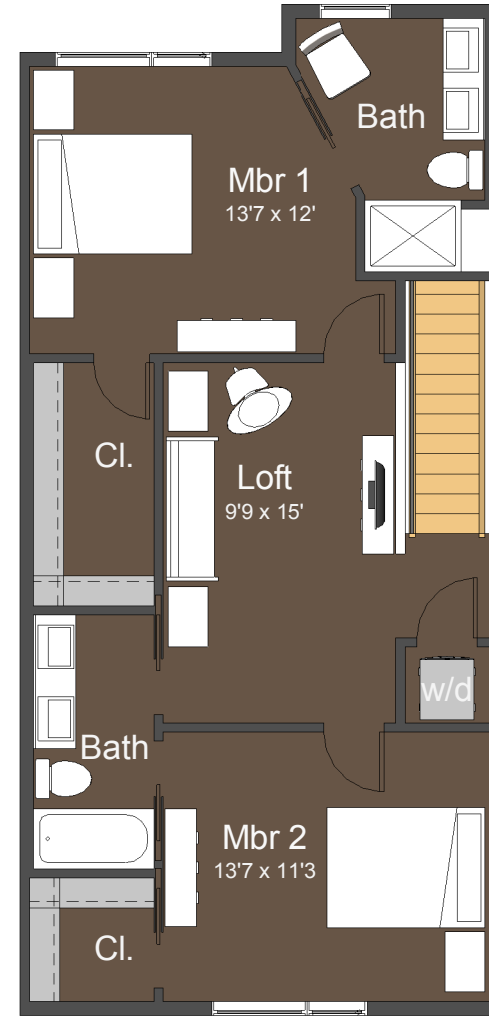

The Lupine

The Columbine

The Lupine

The Columbine

Preliminary Front Elevation - 20' Units

1/8" = 1'-0"

The Columbine - Level 1

1/8" = 1'-0"

The Columbine - Level 2

1/8" = 1'-0"

The Columbine - Level 3

1/8" = 1'-0"

Columbine 1st Level	476 SF
Columbine 2nd Level	724 SF
Columbine 3rd Level	776 SF
Grand total	1976 SF