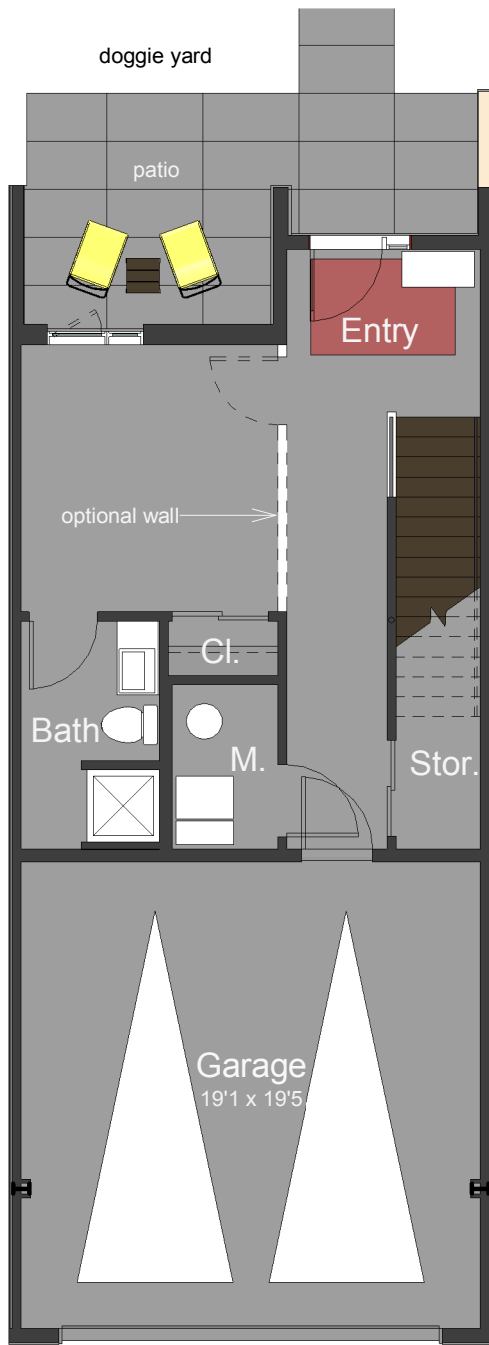

The Lupine

The Columbine

The Lupine

The Columbine

Preliminary Front Elevation - 20' Units

1/8" = 1'-0"

The Columbine - Level 1

1/8" = 1'-0"

The Columbine - Level 2

1/8" = 1'-0"

The Columbine - Level 3

1/8" = 1'-0"

Columbine 1st Level	476 SF
Columbine 2nd Level	724 SF
Columbine 3rd Level	776 SF
Grand total	1976 SF