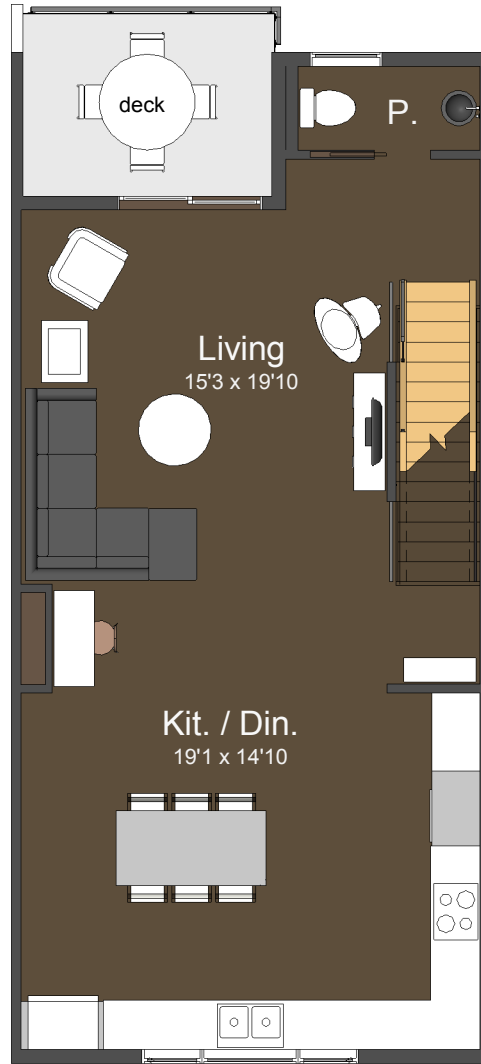

The Lupine

The Columbine

The Lupine

The Columbine

Preliminary Front Elevation - 20' Units

1/8" = 1'-0"

The Columbine - Level 1

1/8" = 1'-0"

The Columbine - Level 2

1/8" = 1'-0"

The Columbine - Level 3

1/8" = 1'-0"

Columbine 1st Level	476 SF
Columbine 2nd Level	724 SF
Columbine 3rd Level	776 SF
Grand total	1976 SF