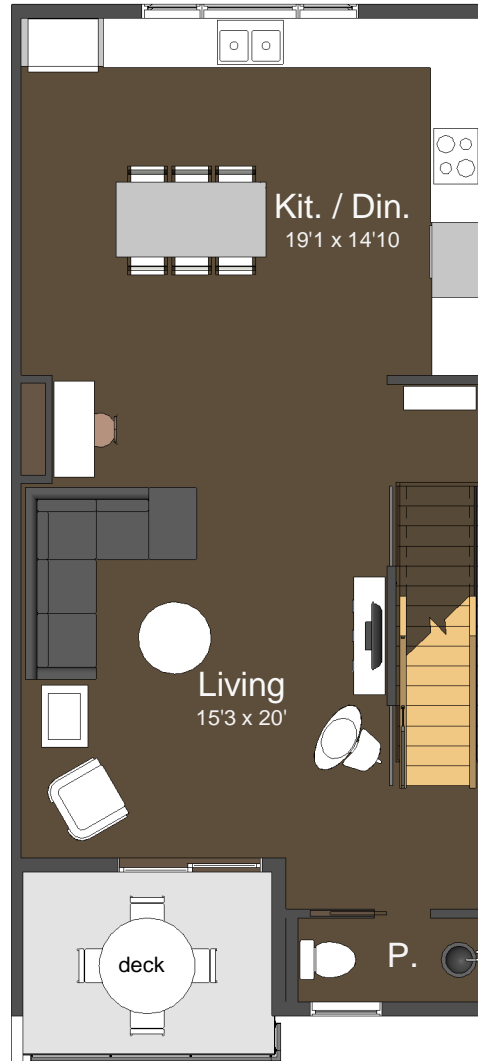

The Columbine - Level 1

1/8" = 1'-0"

The Columbine - Level 2

1/8" = 1'-0"

Columbine 1st Level	480 SF
Columbine 2nd Level	774 SF
Columbine 3rd Level	818 SF
Grand total	2072 SF

The Columbine - Level 3

1/8" = 1'-0"