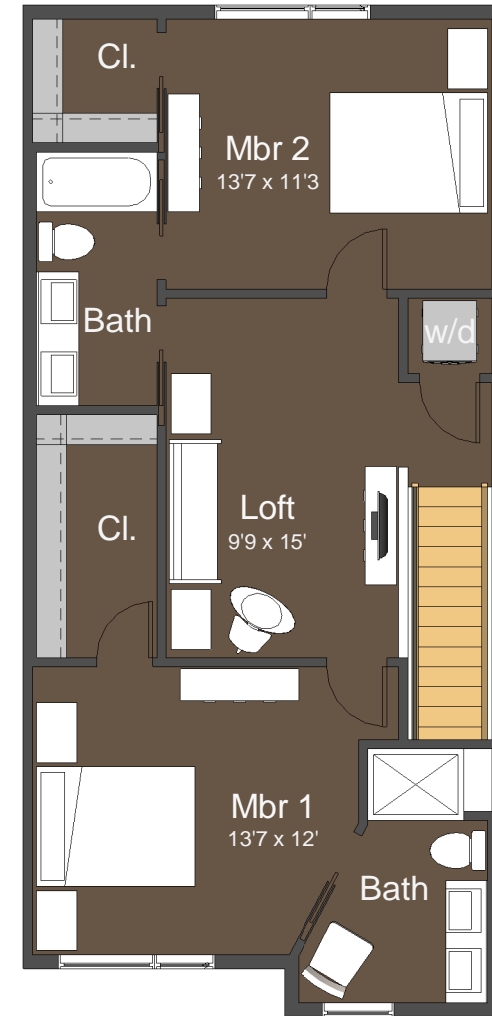

The Columbine - Level 1

1/8" = 1'-0"

The Columbine - Level 2

1/8" = 1'-0"

Columbine 1st Level	480 SF
Columbine 2nd Level	774 SF
Columbine 3rd Level	818 SF
Grand total	2072 SF

The Columbine - Level 3

1/8" = 1'-0"