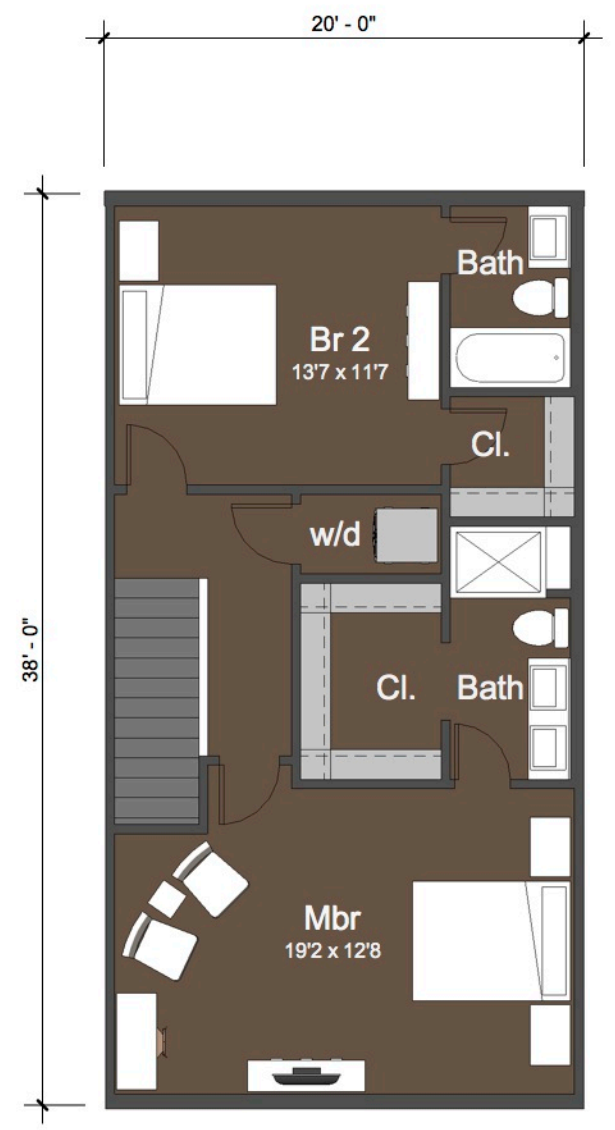

The Honey Locust - Level 1

1/8" = 1'-0"

The Honey Locust - Level 2

1/8" = 1'-0"

The Honey Locust - Level 3

1/8" = 1'-0"

20-1524 1st Level	214 SF
20-1524 2nd Level	594 SF
20-1524 3rd Level	719 SF
Grand total	1527 SF