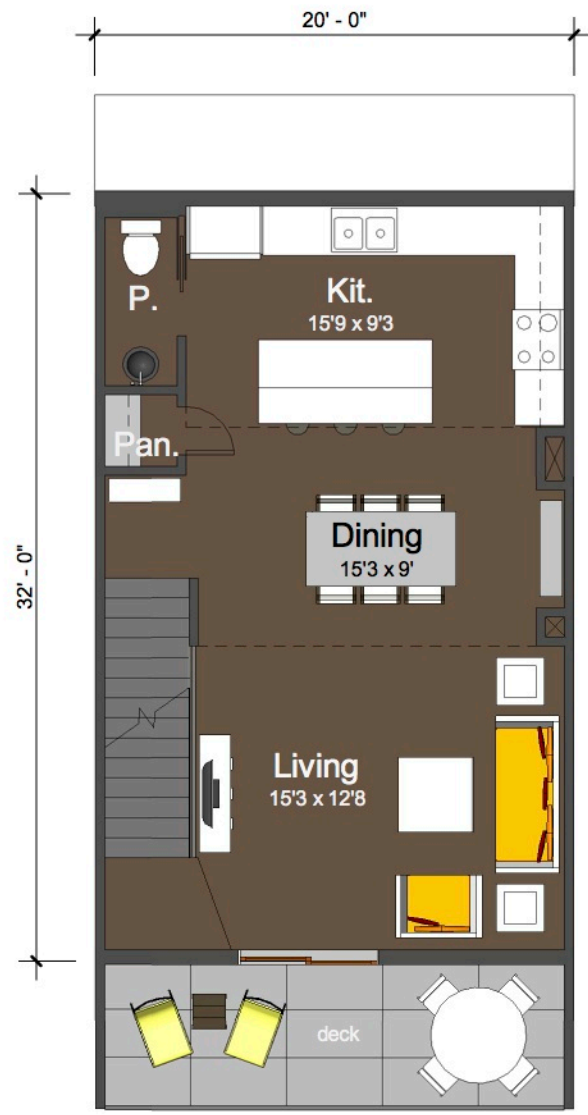

The Honey Locust - Level 1

1/8" = 1'-0"

The Honey Locust - Level 2

1/8" = 1'-0"

The Honey Locust - Level 3

1/8" = 1'-0"

20-1524 1st Level	214 SF
20-1524 2nd Level	594 SF
20-1524 3rd Level	719 SF
Grand total	1527 SF